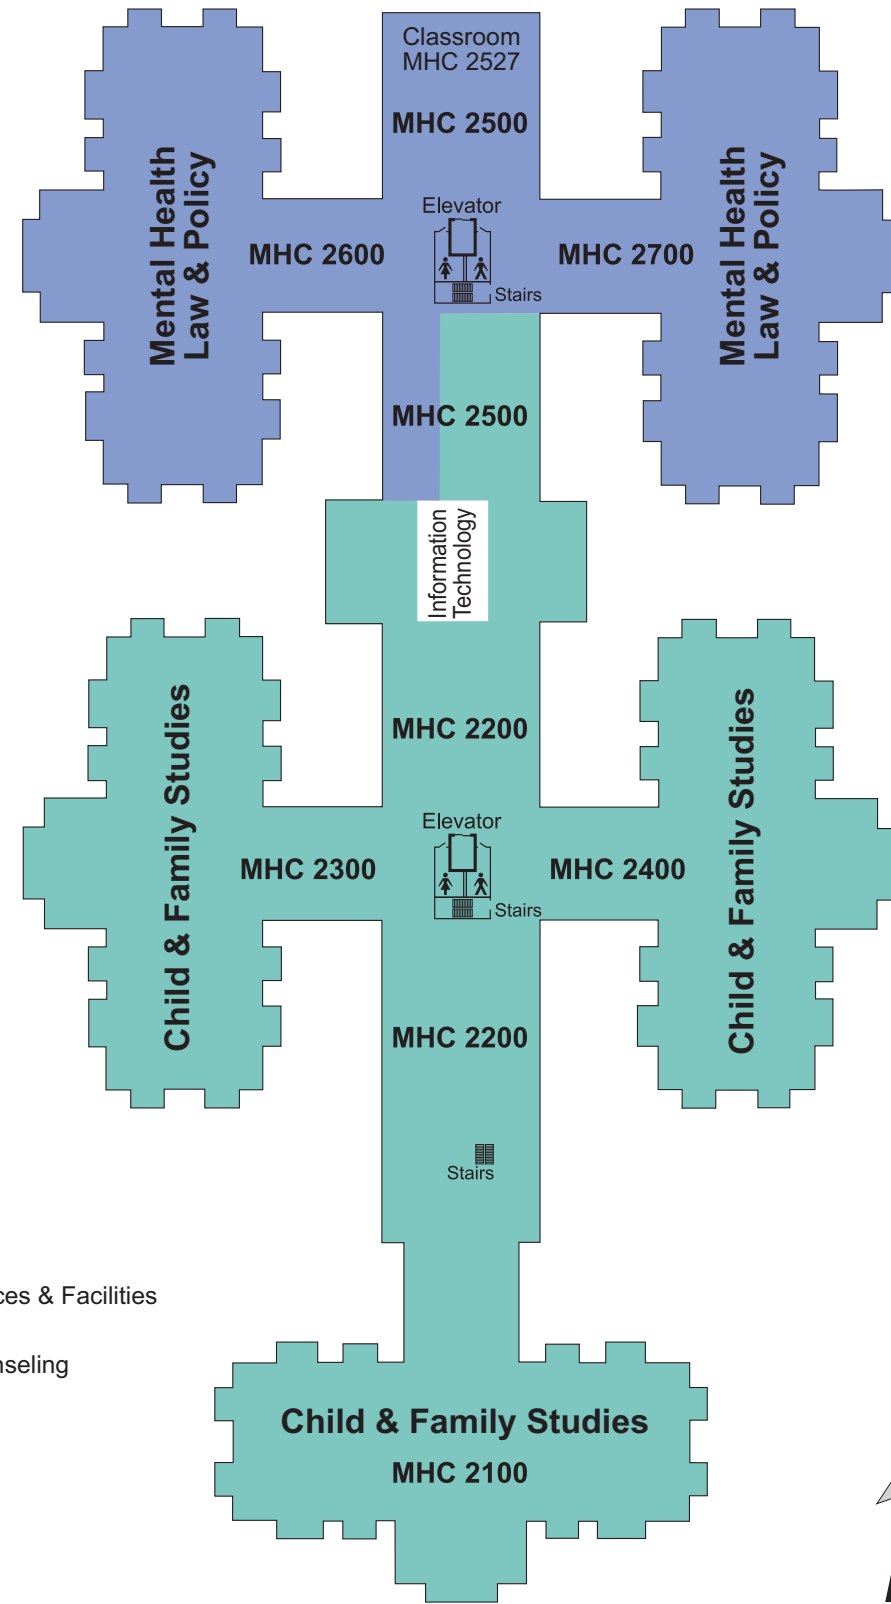

College of Behavioral & Community Sciences - MHC Building

First Floor

Second Floor

- Child & Family Studies
- Dean's Office, Student Services & Facilities
- Mental Health Law & Policy
- Rehab & Mental Health Counseling
- School of Aging Studies
- School of Social Work

Bruce B. Downs Boulevard

USF Magnolia Drive