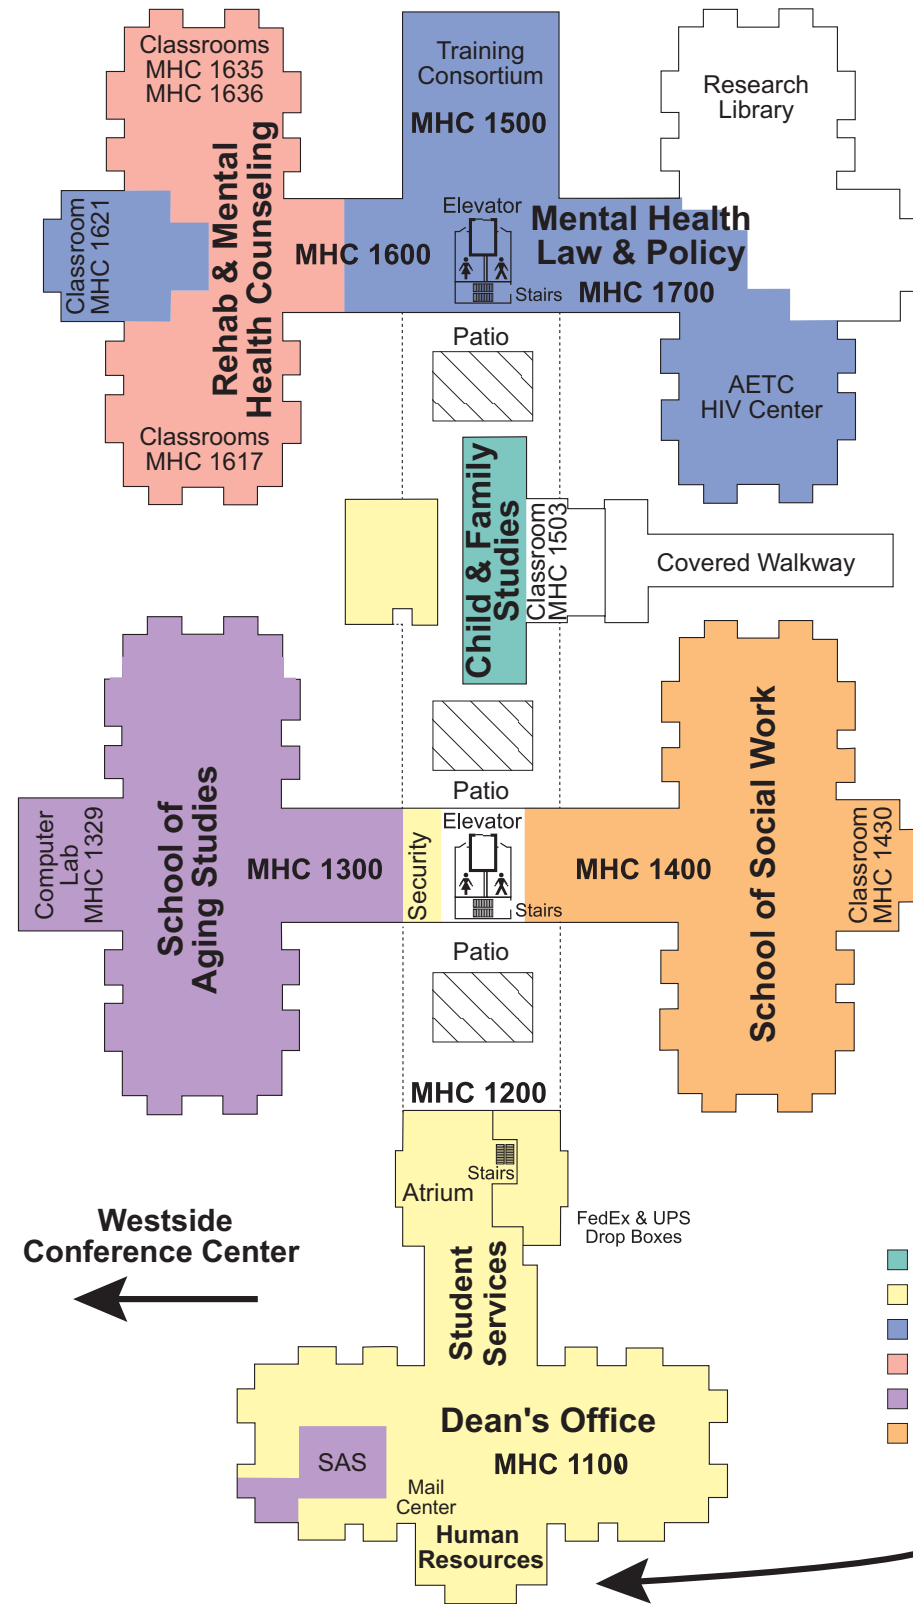

College of Behavioral & Community Sciences - MHC Building

First Floor

Second Floor

- Child & Family Studies
- Dean's Office, Student Services & Facilities
- Mental Health Law & Policy
- Rehab & Mental Health Counseling
- School of Aging Studies
- School of Social Work

Bruce B. Downs Boulevard

USF Magnolia Drive